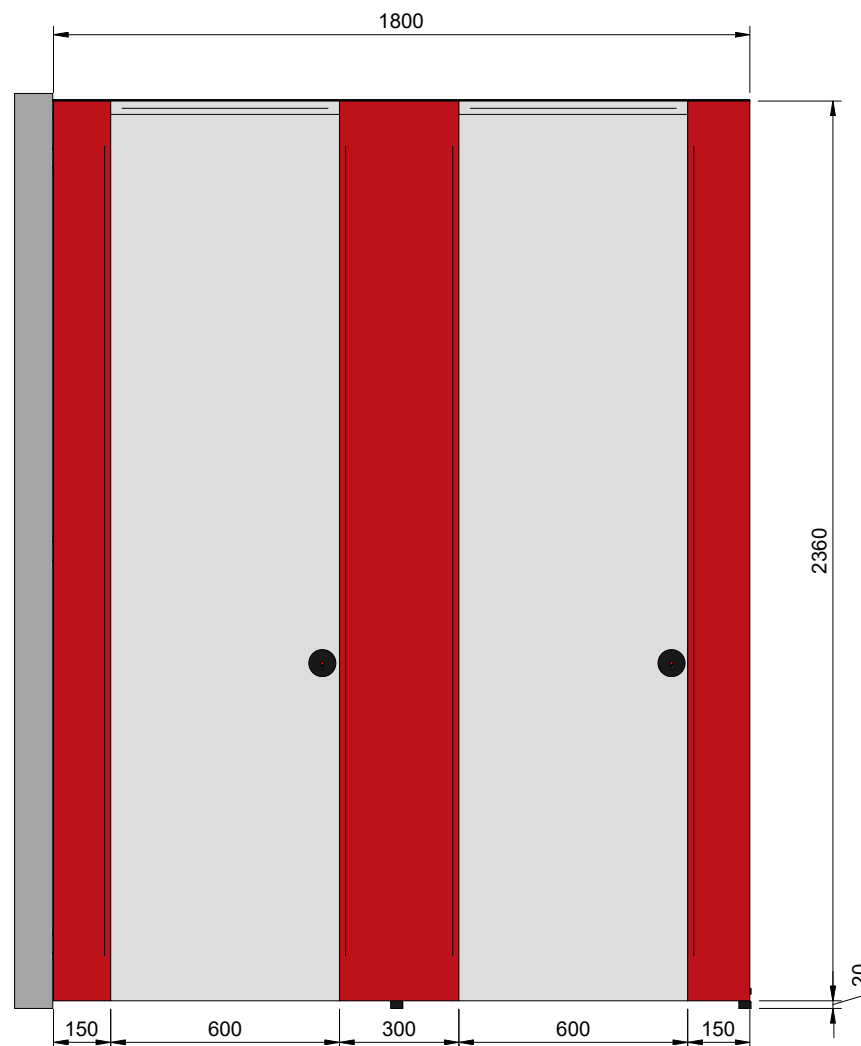

TRAFFIC RATING

MEDIUM

STYLE:	FULL HEIGHT
MATERIAL:	18MM MOISTURE RESISTANT MDF WITH HIGH-PRESSURE LAMINATE FACING AND 30MM POST-FORMED PILASTERS
COLOURS:	TWO COLOUR COMBINATION AS STANDARD
FITTINGS:	SEVERE DUTY POWDER COATED
LEAD-TIME:	10 - 15 DAYS
SPECIAL FEATURES:	UNIQUE 30MM CURVED PILASTERS PROVIDE A ROBUST AESTHETIC
SECTORS:	COMMERCIAL, OFFICE, RETAIL

19MM & 30MM
LAMINATE FACED
MOISTURE-RESISTANT MDF

SEVERE DUTY
POWDER-COATED
HARDWARE

COLOUR
SAMPLES AVAILABLE
ON REQUEST

OVERALL HEIGHT

2380mm

DOOR WIDTH

650mm

PARTITION HEIGHT

2360mm

MINIMUM FASCIA WIDTH 100mm

LEG HEIGHT

20mm

DOOR OPENING

600mm

PARTITION DEPTH

1500mm